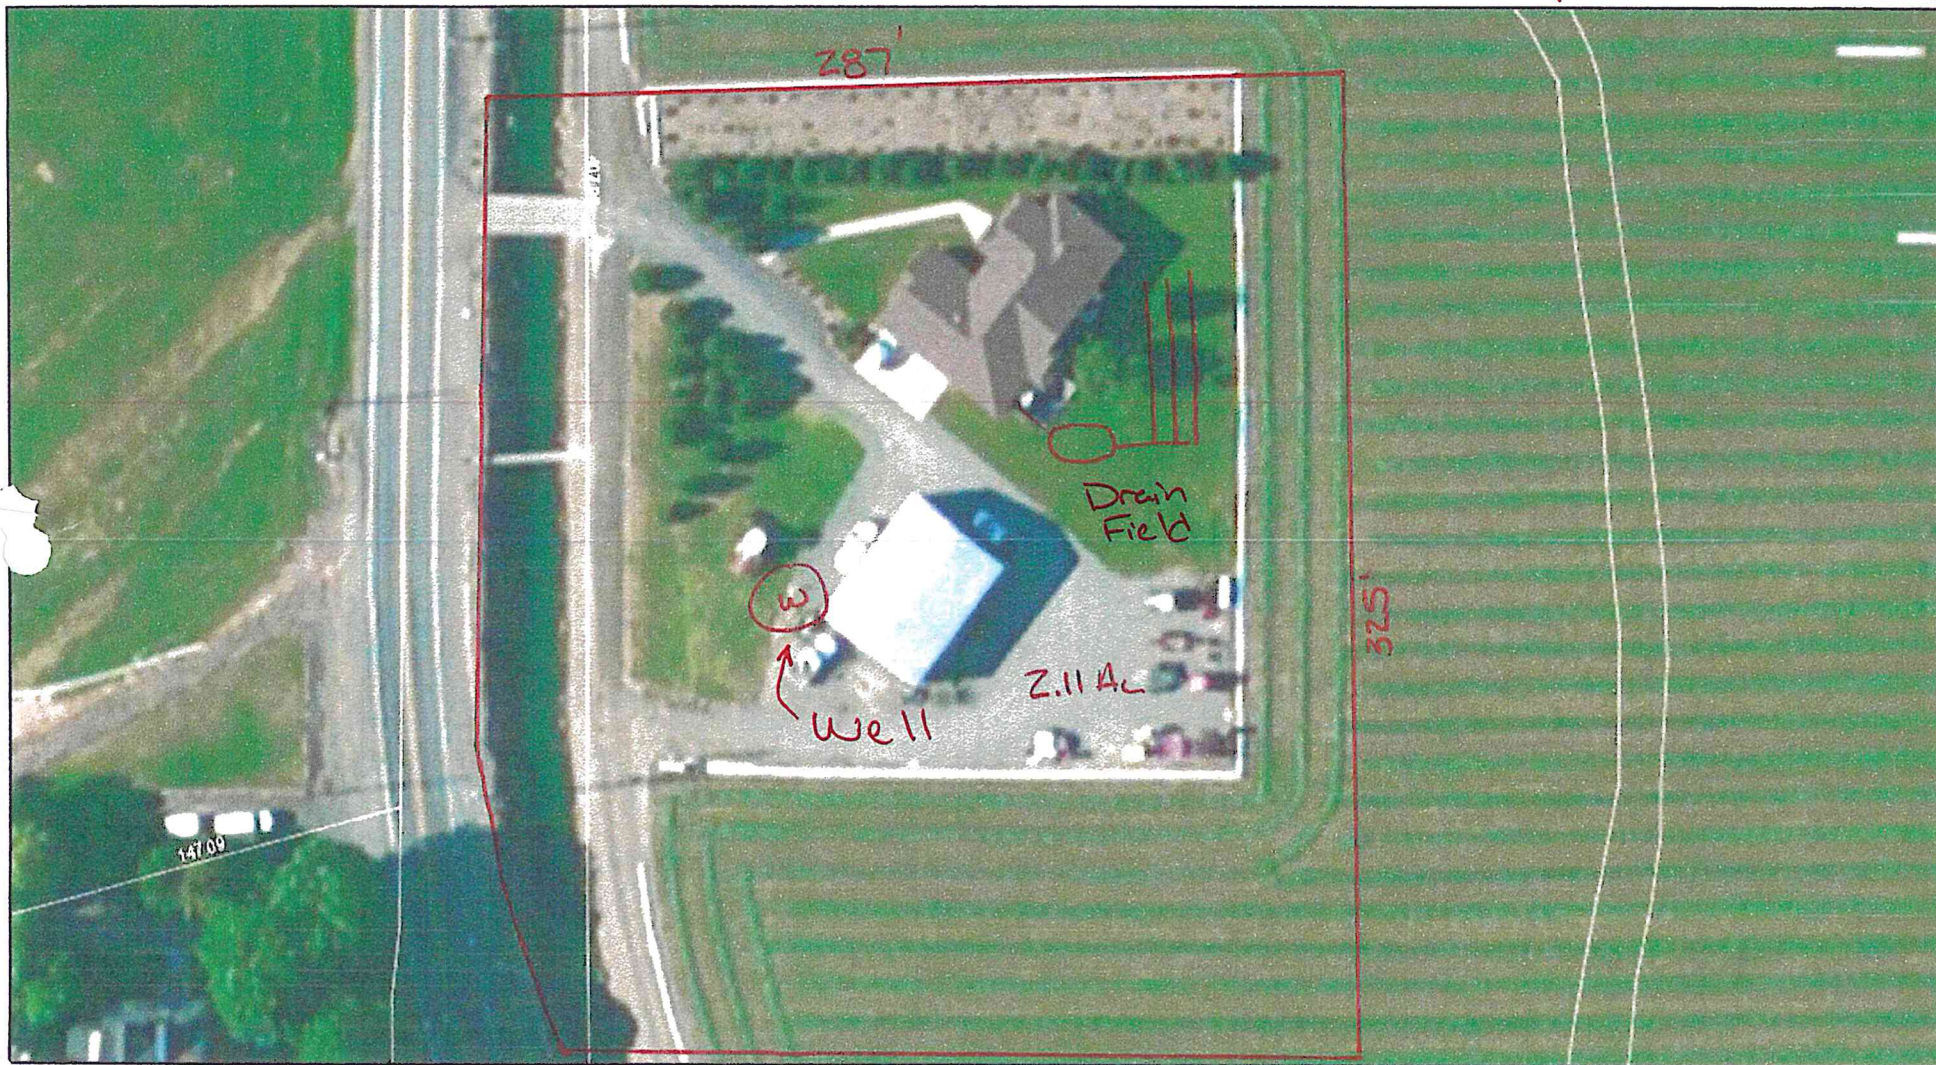

Tomich

Proposed

Date: 11/5/2014

1 inch = 94 feet

Relative Scale 1:1,128

Disclaimer:

Kittitas County makes every effort to produce and publish the most current and accurate information possible. No warranties, expressed or implied, are provided for the data, its use, or its interpretation. Kittitas County does not guarantee the accuracy of the material contained herein and is not responsible for any use, misuse or representations by others regarding this information or its derivatives.

Tomich

Existing

Date: 12/2/2014

1 inch = 752 feet

Relative Scale 1:9,028

18-17-24

Disclaimer:
 Kittitas County makes every effort to produce and publish the most current and accurate information possible. No warranties, expressed or implied, are provided for the data, its use, or its interpretation. Kittitas County does not guarantee the accuracy of the material contained herein and is not responsible for any use, misuse or representations by others regarding this information or its derivatives.