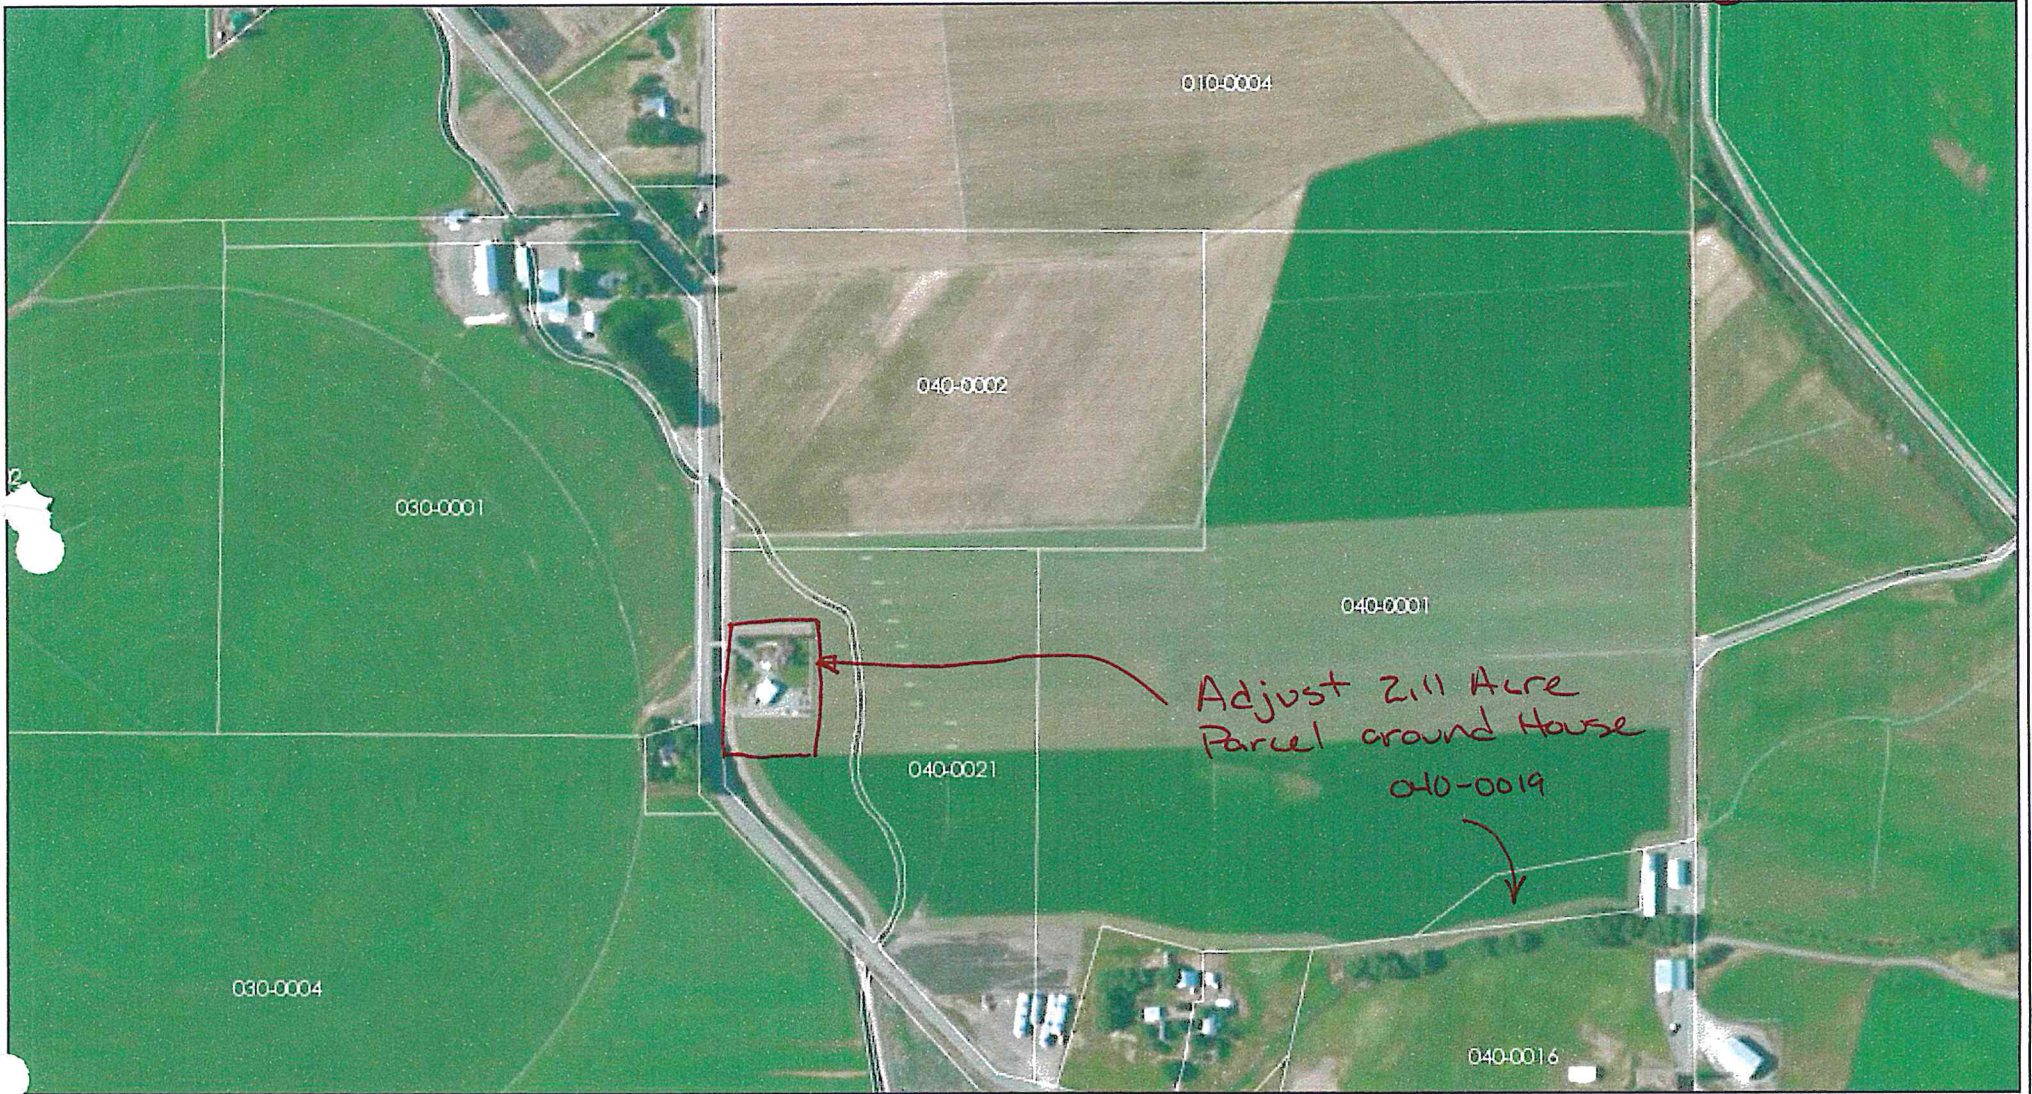

Tomich

Proposed

Date: 11/5/2014

1 inch = 94 feet

Relative Scale 1:1,128

Disclaimer:

Kittitas County makes every effort to produce and publish the most current and accurate information possible. No warranties, expressed or implied, are provided for the data, its use, or its interpretation. Kittitas County does not guarantee the accuracy of the material contained herein and is not responsible for any use, misuse or representations by others regarding this information or its derivatives.

Tomich

Existing

Date: 12/2/2014

1 inch = 752 feet

Relative Scale 1:9,028

18-17-24

Disclaimer:
 Kittitas County makes every effort to produce and publish the most current and accurate information possible. No warranties, expressed or implied, are provided for the data, its use, or its interpretation. Kittitas County does not guarantee the accuracy of the material contained herein and is not responsible for any use, misuse or representations by others regarding this information or its derivatives.